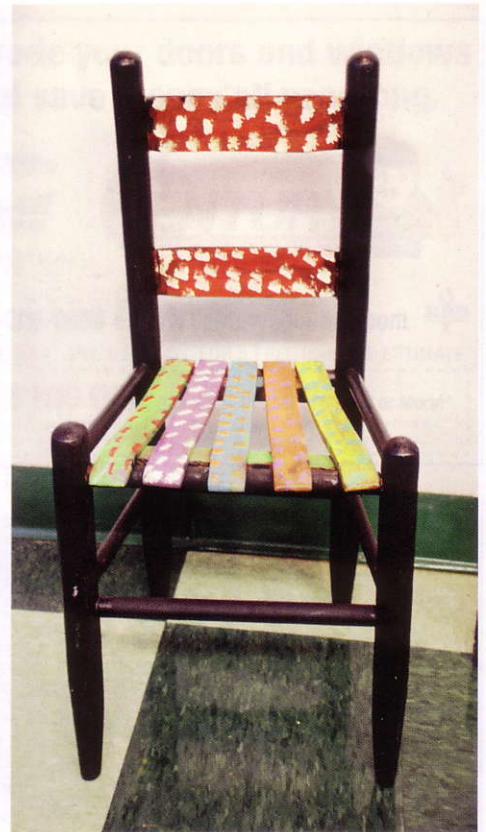

ART GALLERY